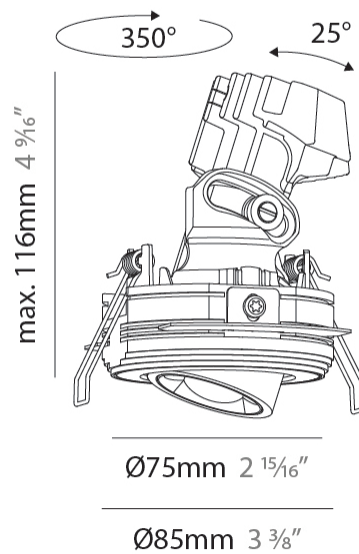

GENERAL

Series: Oiko Pro
 Subseries: Oiko Pro Adjustable
 Brand: Prolicht
 Division: Architectural
 Mounting Type: Trimless
 Mounting Location: Ceiling
 Subcategory: Downlight

PHYSICAL

Shape: Round
 Diameter (mm): 75
 Diameter (in): 2 ¹⁵/₁₆
 Height (mm): 116
 Height (in): 4 ⁹/₁₆
 Ceiling Thickness (mm): 10 / 12.5 / 15 / 25
 Ceiling Thickness (in): 3/8 or 1/2 or 9/16 or 1
 Min. Recessing Depth (mm): 125
 Min. Recessing Depth (in): 4 ¹⁵/₁₆
 Light Distribution: Direct
 Fixture Finish: SSR / BKV / CWI / CRY / HAB / UFT / ITA / RUA / FTG / MYG / LOD / PUS / FRO / FUP / KIA / POP / BLS / SPG / MEY / GOH / GUM / CHC / COM / ABZ / JAG / OBR / MOS / ROR
 Fixture Material: Aluminum Die Cast
 Cut-out Measurements: D. 86mm / 3 3/8"

OPTICAL

Reflector°: 14
 Adjustability: Rotational 350° / Tilt 25°

RATINGS AND CERTIFICATIONS

Certified By: Certified for North American Standards
 IP rating: IP20

OIKO PRO ADJUSTABLE TRIMLESS

A35815-

PROJECT _____

GENERAL

Series: Oiko Pro
 Subseries: Oiko Pro Adjustable
 Brand: Prolicht
 Division: Architectural
 Mounting Type: Trimless
 Mounting Location: Ceiling
 Subcategory: Downlight

PHYSICAL

Shape: Round
 Diameter (mm): 75
 Diameter (in): 2 ¹⁵/₁₆
 Height (mm): 116
 Height (in): 4 ⁹/₁₆
 Ceiling Thickness (mm): 10 / 12.5 / 15 / 25
 Ceiling Thickness (in): 3/8 or 1/2 or 9/16 or 1
 Min. Recessing Depth (mm): 125
 Min. Recessing Depth (in): 4 ¹⁵/₁₆
 Light Distribution: Direct
 Diffuser: Lens Pack - Spread Lens / Linear Spread Lens / Honeycomb Louver
 Fixture Finish: SSR / BKV / CWI / CRY / HAB / UFT / ITA / RUA / FTG / MYG / LOD / PUS / FRO / FUP / KIA / POP / BLS / SPG / MEY / GOH / GUM / CHC / COM / ABZ / JAG / OBR / MOS / ROR
 Fixture Material: Aluminum Die Cast
 Cut-out Measurements: D. 86mm / 3 3/8"